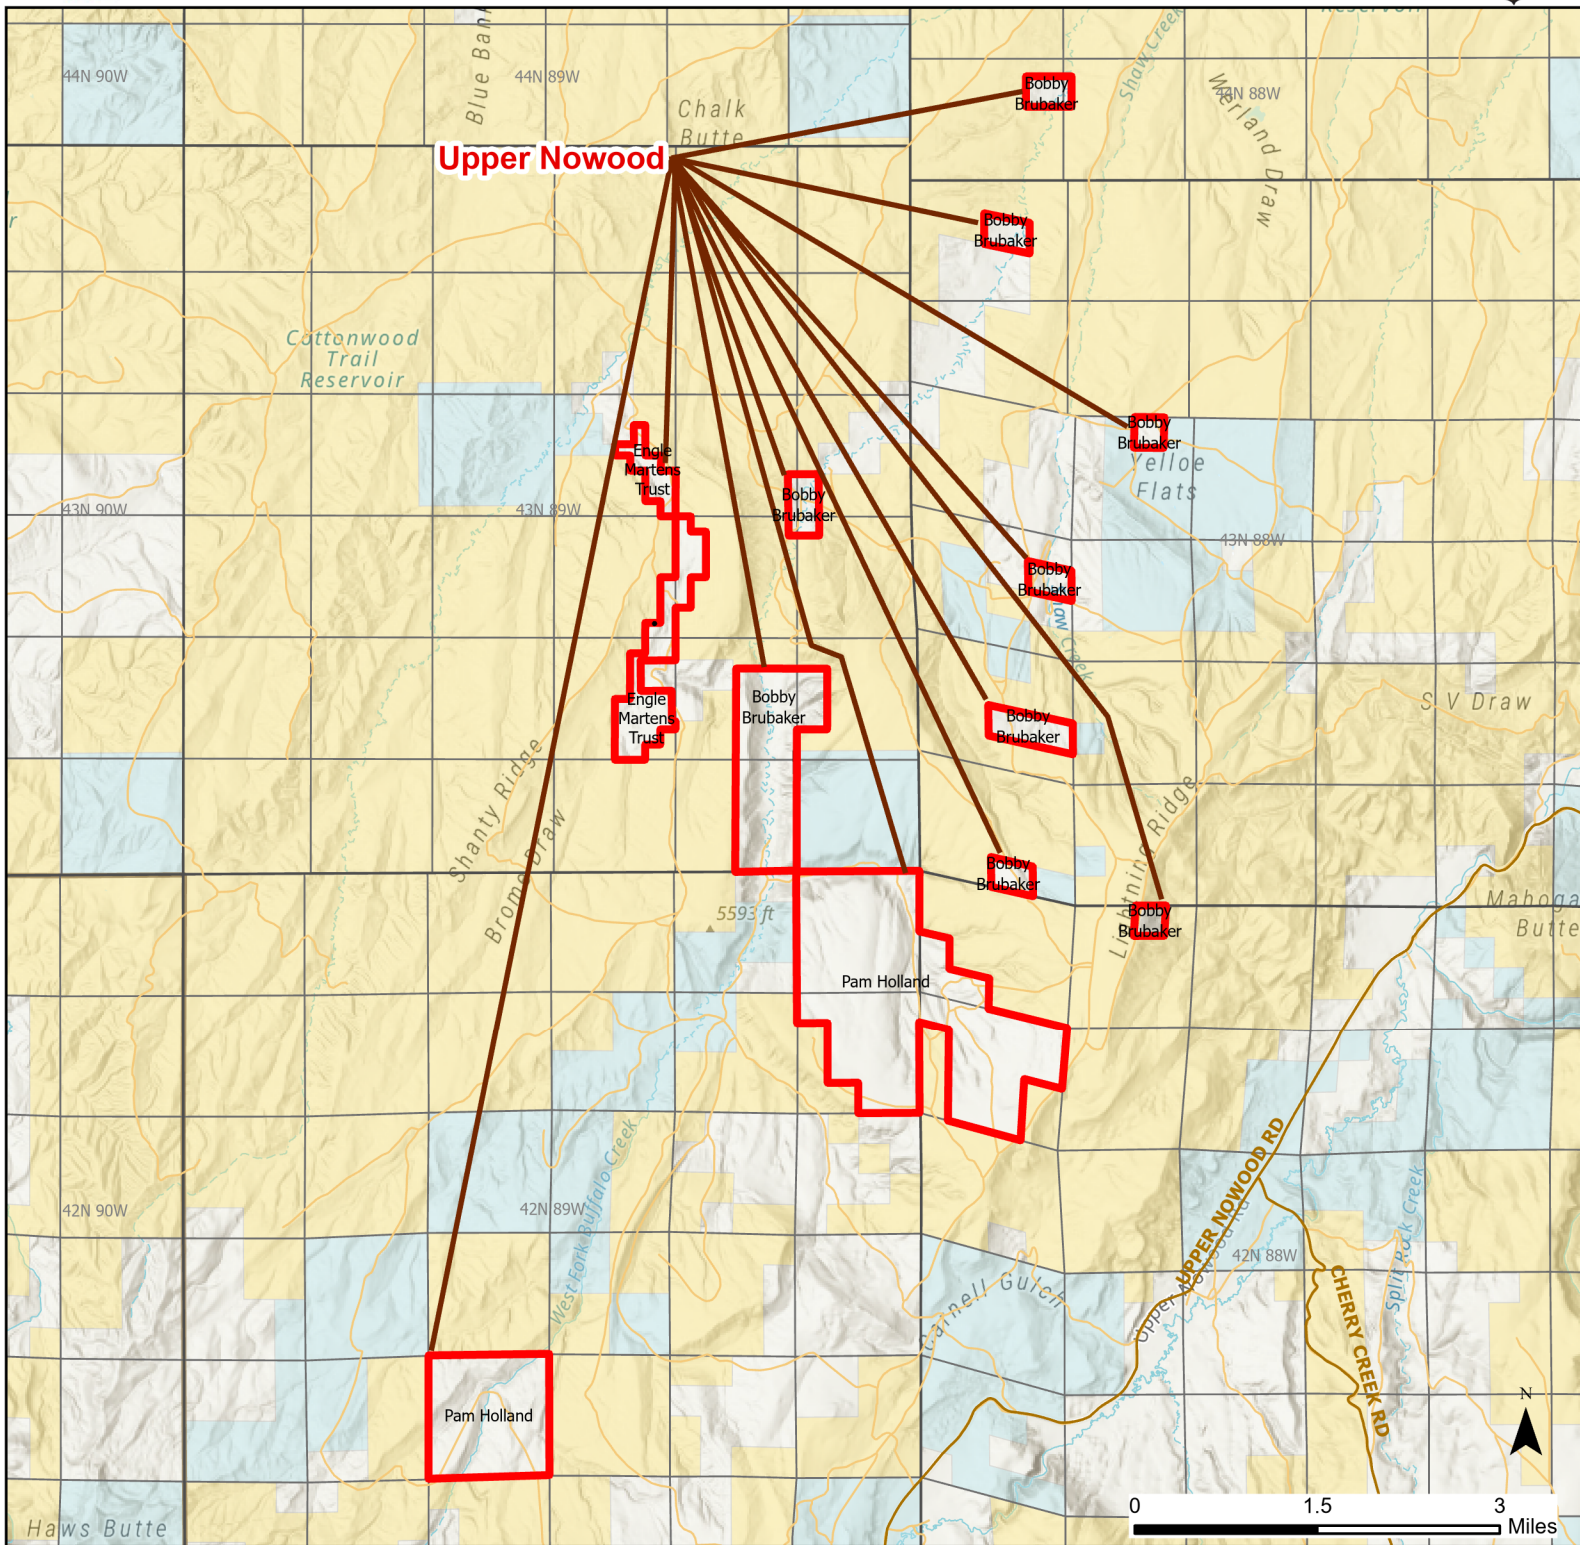

Upper Nowood Hunter Management Area

2023 Hunt Season

Parking	Closed Road	Boundary	Limited Range Weapons and Archery	State
Coupon Box	Roads	Archery Only	Other	DOD
Road Closed	County Boundaries	CLOSED		BLM
Open Road	HMA Ownership			Wyoming Game & Fish Dept.
Special Conditions Apply				Forest Service
				Private

Species allowed to hunt: Sage Grouse, Doves, Partridge, Antelope, Deer, Elk

See Ranch Rules for More Information and Restrictions

Hunter Management Area rules apply only to those lands enrolled in the HMA.

This map is for visual use, assistance and general location only, does not represent a survey, and is not to be used for legal conveyance. Hunt Area boundaries are approximate, consult Game and Fish Hunting Regulations for descriptions and restrictions. Access to these private lands for any commercial activity must be gained by contacting the individual landowner(s) directly.